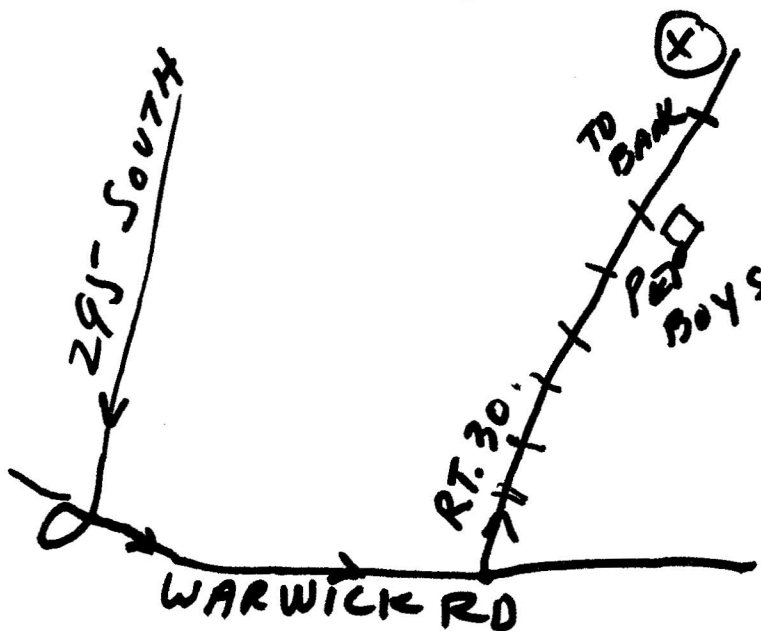

Directions to 30 Strikes Bowling Center, 501 South White Horse Pike, Stratford, NJ 08084, telephone # 856-783-0558 South Jersey USBC Bowling Association

From North:

Take the New Jersey Turnpike south and connect with Route 295 South. You can exit NJ Turnpike at exit 4 and to your right to enter Route 295. Stay on Route 295 South to exit #30 which will be for Haddonfield/Lawnside. Stay to the right at the exit. This will be Warwick Rd.. Go 3 traffic lights to Rt. 30 (White Horse Pike) you will make a left turn onto Rt. 30. Stay on Rt. 30 for 8 traffic lights. (Note, they are installing a new traffic light at the Citgo Station on your left which, if working will be counted as 8.) You will pass a Pep Boys store on your right, then a TD Bank North on your left. Shortly after passing the TDBank North, you will see 30 Strikes on your left. Thirty Strikes has a snack bar and a liquor license. Have a safe trip both to the lanes and back home.

HAMPTON INN  
121 LAUREL OAKS RD  
VOORHEES N.J. 08043  
856-346-4500

AC 35 miles west rt 30